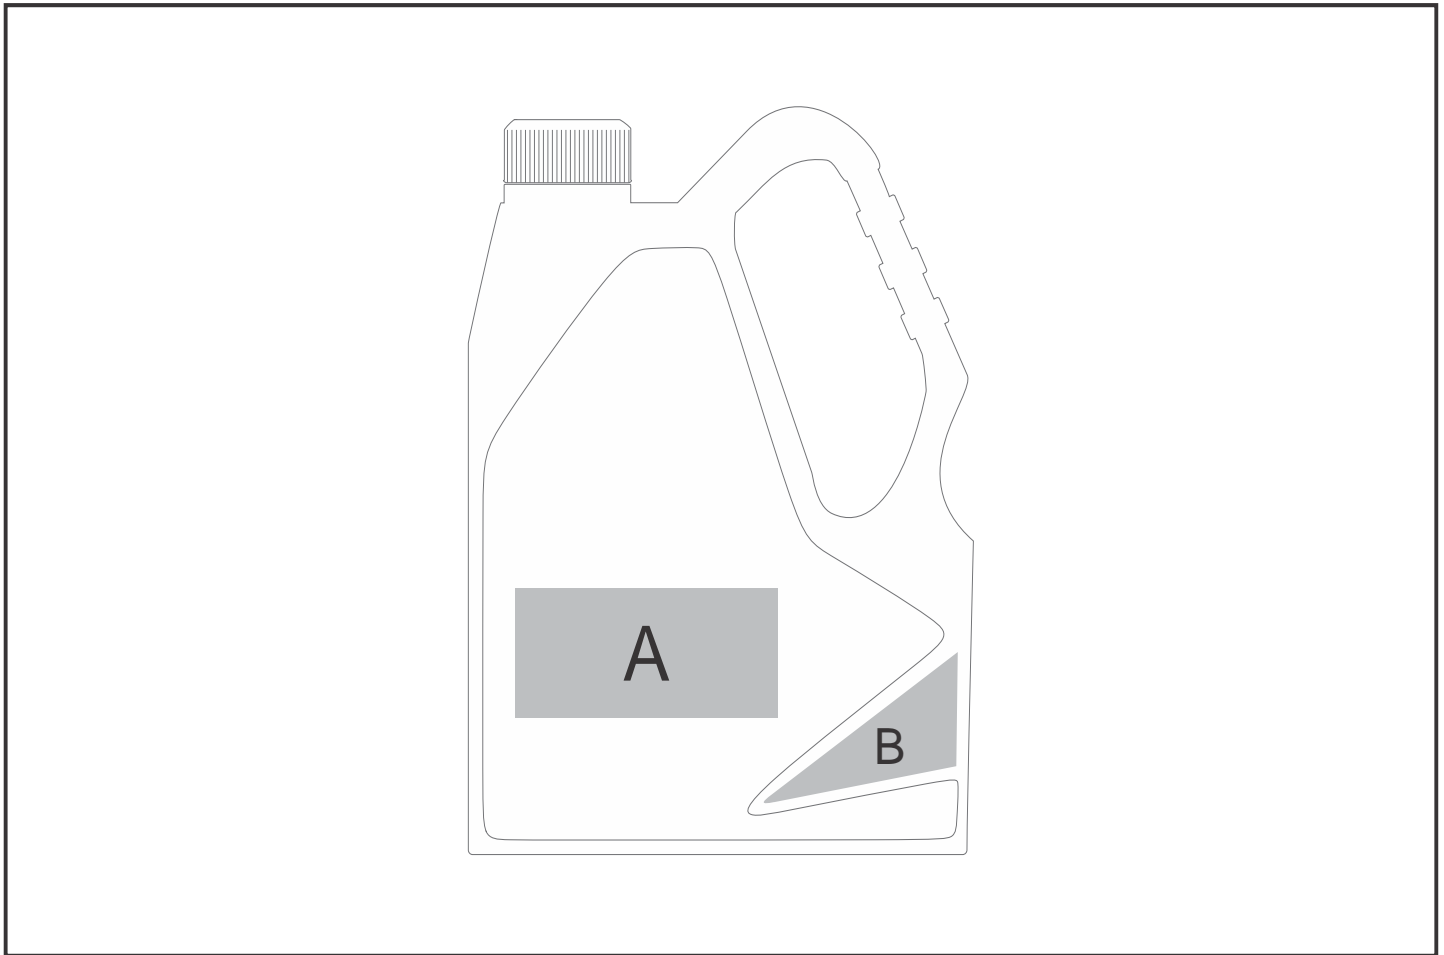

TOOL-8355

Booster 21-Piece Tool Set

Need to know:

- Includes 1-Colour, 1-Position Screen Print (setup fee applies)

Branding Options:

Position	Branding Method (Branding Code)	No. of Colours	Dimension
A	Screen Print (SB)	1 Colour	65mm wide x 30mm high
A	Pad Printing (PA)	4 Colours	60mm wide x 30mm high
B	Digital Dome Sticker (DB)	Full Colour	48mm wide x 35mm high